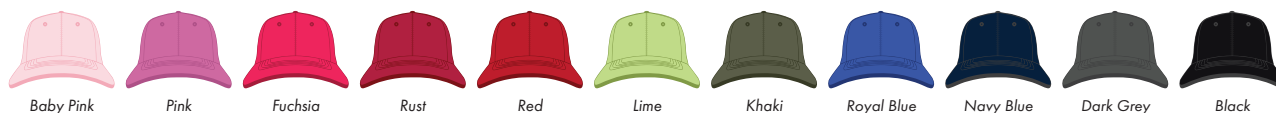

PANTONE REFERENCE(S)

The dashed line is to demonstrate print area and will not appear on your printed item

 Full colour printing

ARTWORK SCALE 50%

ARTWORK SCALE 100%
Max print area 50mm x 50mm
Actual logo size:

Product Image for visualisation
- colours may vary

To proceed, please approve visual via the online system.

PLEASE NOTE:

- All colours including print and product are for visual purposes only and should not be regarded as the actual colour of the product and print.
- Some products may vary from batch to batch and may differ from previous orders.
- The colour and texture of a product can also have an effect on the final print colour.
- By approving this order we accept that you understand these terms.

This item is available in the following colours:

Baby Pink

Pink

Fuchsia

Rust

Red

Lime

Khaki